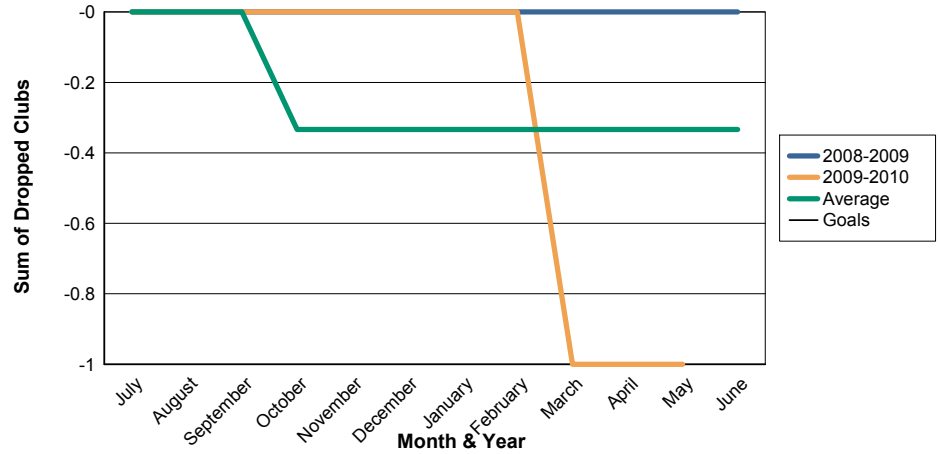

3 Year Comparisons for GMT Constitutional Area 4

By GMT District

As of May 2010

Sum of New Clubs/ Month & Year

For District 109 A

Sum of Dropped Clubs/ Month & Year

For District 109 A

Sum of Net Clubs/ Month & Year