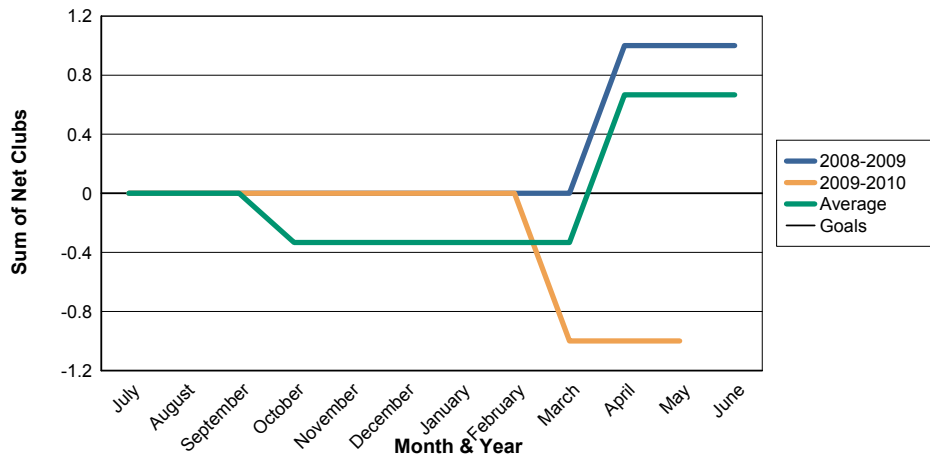

Sum of Net Clubs/ Month & Year

For District 109 A