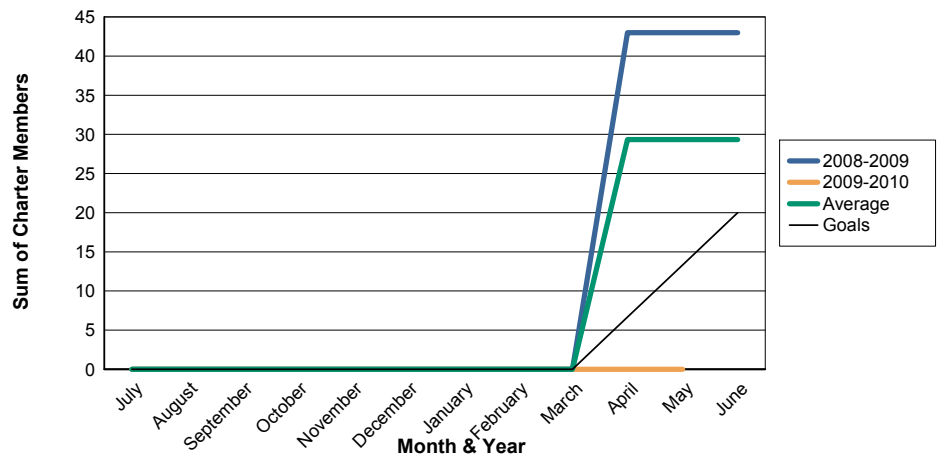

Sum of Charter Members/ Month & Year

For District 109 A