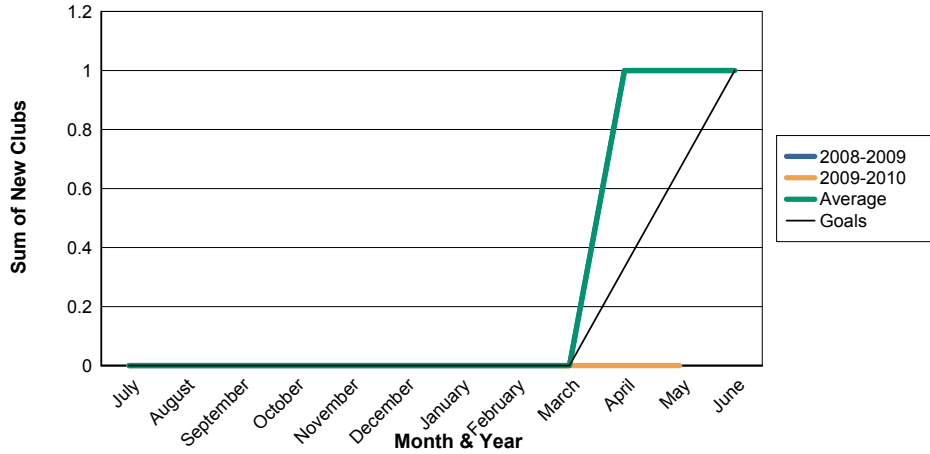

3 Year Comparisons for GMT Constitutional Area 4

By GMT District

As of May 2010

Sum of New Clubs/ Month & Year

For District 109 A

Sum of Dropped Clubs/ Month & Year

For District 109 A

Sum of Net Clubs/ Month & Year