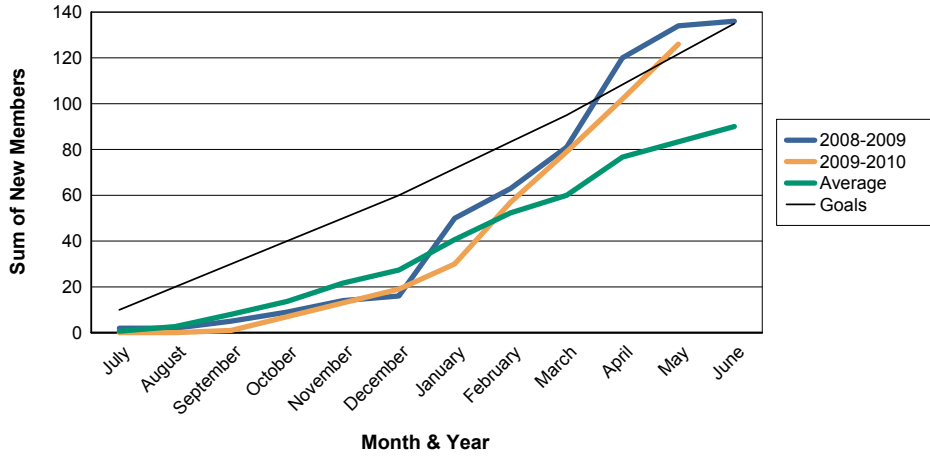

For District 109 A

Sum of Charter Members/ Month & Year

For District 109 A

3 Year Comparisons for GMT Constitutional Area 4

By GMT District

As of May 2010

Sum of New Members/ Month & Year

For District 109 A