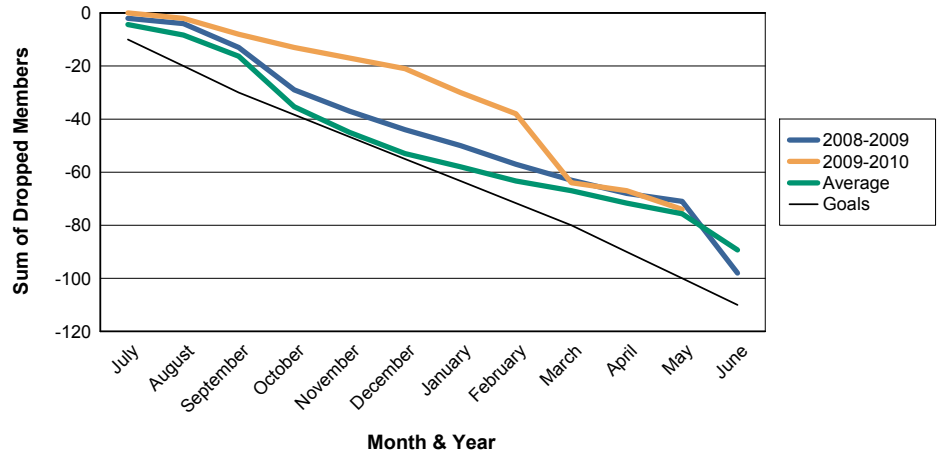

Sum of Dropped Members/ Month & Year

For District 109 A